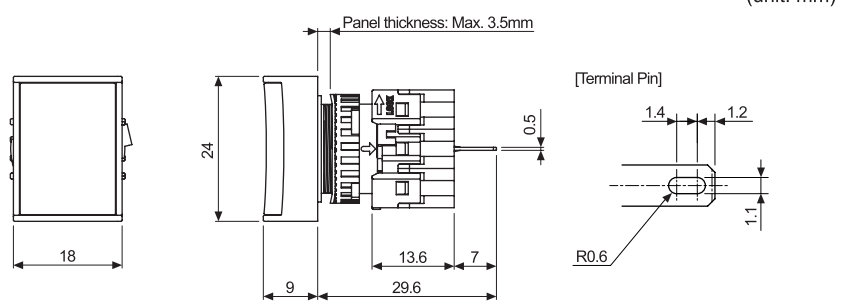

Ø16 Pilot Lights

Ø16 Pilot Lights (L16RR Series)

Type	Appearance	Model	Contact block	LED block
			C contact	DC voltage
Flat round, extended	 L16RR-EY□	L16RR-E□5	—	1 (5VDC)
		L16RR-E□12		1 (12VDC)
		L16RR-E□24		1 (24VDC)
※□ indicates color: R , B , G , Y , W ※The light unit and LED blocks are sold separately. (light unit: bold letters, LED block: regular letters) ※The LED color is the same as the control unit.				
• Dimensions (unit: mm) <div style="display: flex; justify-content: space-around; align-items: flex-start;">    </div> <p style="text-align: right;">※For panel cut-out dimensions, please refer to page A-48.</p>				

Type	Appearance	Model	Contact block	LED block
			C contact	DC voltage
Flat square (half guard), extended	 L16RRS-HG□	L16RRS-H□5	—	1 (5VDC)
		L16RRS-H□12		1 (12VDC)
		L16RRS-H□24		1 (24VDC)
※□ indicates color: R , B , G , Y , W ※The light unit and LED blocks are sold separately. (light unit: bold letters, LED block: regular letters) ※The LED color is the same as the control unit.				
• Dimensions (unit: mm) <div style="display: flex; justify-content: space-around; align-items: flex-start;">    </div> <p style="text-align: right;">※For panel cut-out dimensions, please refer to page A-48.</p>				

LAMP Ø16 Pilot Lights

Type	Appearance	Model	Contact block	LED block
			C contact	DC voltage
Flat rectangular (half guard), extended		L16RRT-H□5	—	1 (5VDC)
		L16RRT-H□12		1 (12VDC)
		L16RRT-H□24		1 (24VDC)

• Dimensions

※For panel cut-out dimensions, please refer to page A-48.

Control Switches

Ø16

Ø22/25

Ø30

□30

Push Button Switches